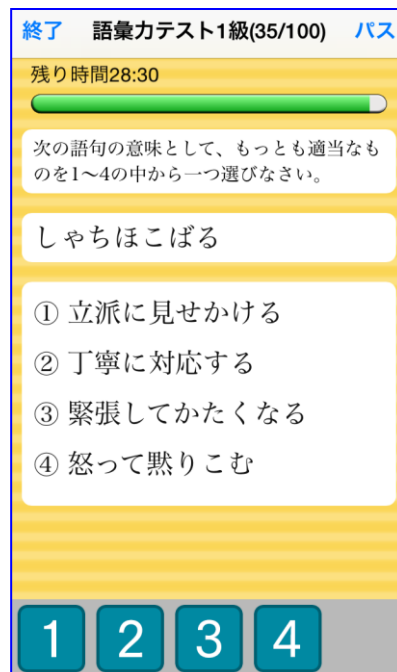

【語彙力テスト出題例】