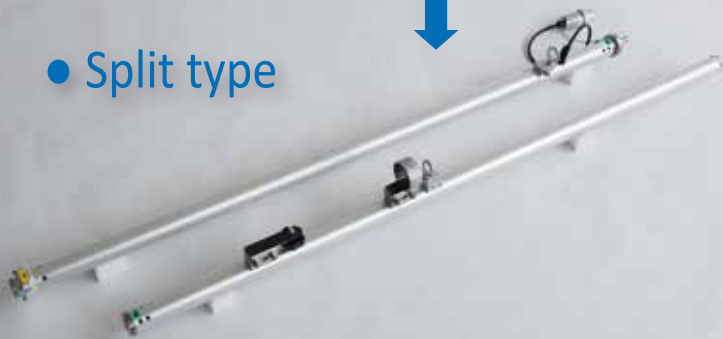

Super Long

Solamente

SUPER LONG EXTENDER SPL-200

Super Long Extender (SPL-200) is optional tool for Solamente-iS (SI-200). By attaching SI-200 to SPL-200, you can inspect PV module you could not access with a standard SI-200.

Total length of connected unit of SI-200 and SPL-200 is 3.8 meters.

Super Long Extender
+ SI-200 Sensor Unit
+ SI-200 Extender : 3.8m

● Split type

● Attach SI Main body

Super Long Extender (SPL-200) Specifications